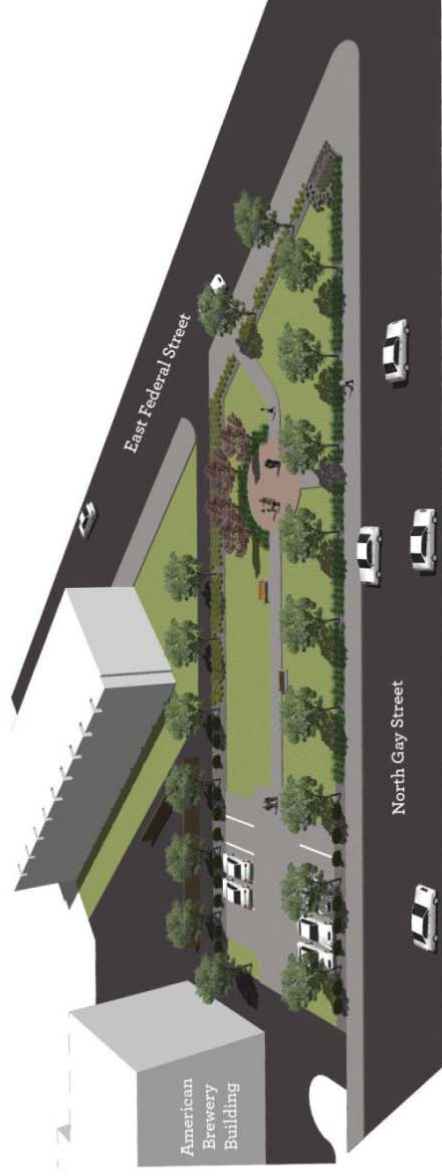

New Date: **June 15th, 9:00 am - 1:00 pm**

Community Planting Day

New Broadway East Community Park

Concept by: Amy Gilder-Busatti

Park site renderings by: Christina Bradley + Brian Wartell

To learn more, contact the Parks & People Foundation at (410) 448-5663.