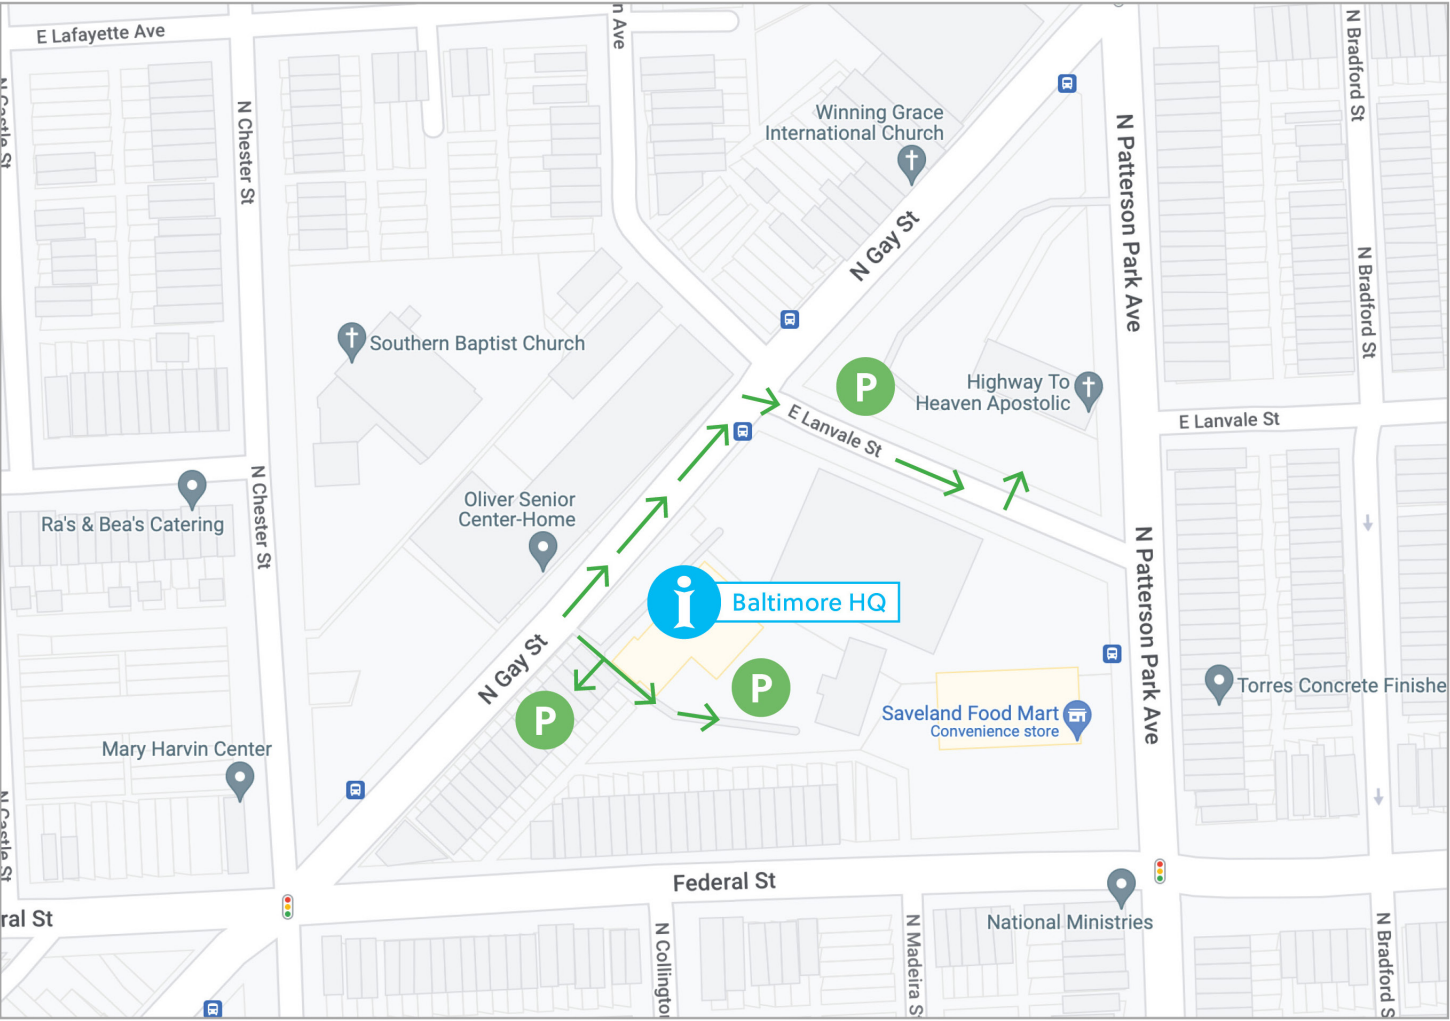

Parking Guide | Humanim's Baltimore Headquarters

THE HISTORIC AMERICAN BREWERY BUILDING

P Free, surface parking lots for Humanim use

Map Data ©2022 Google